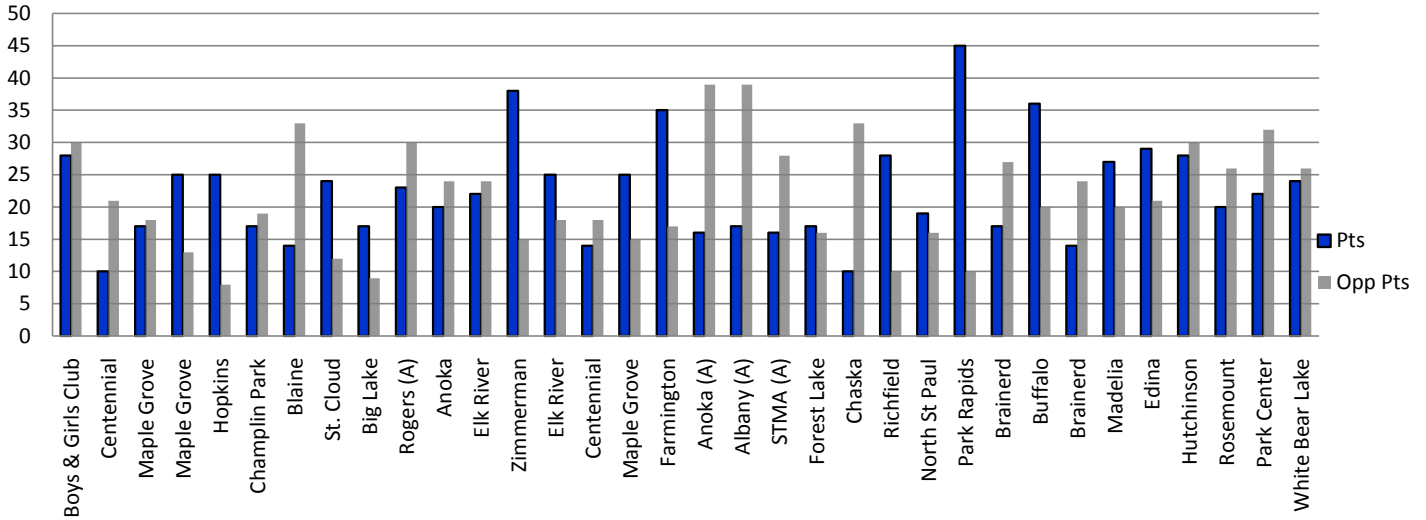

Points Per Game