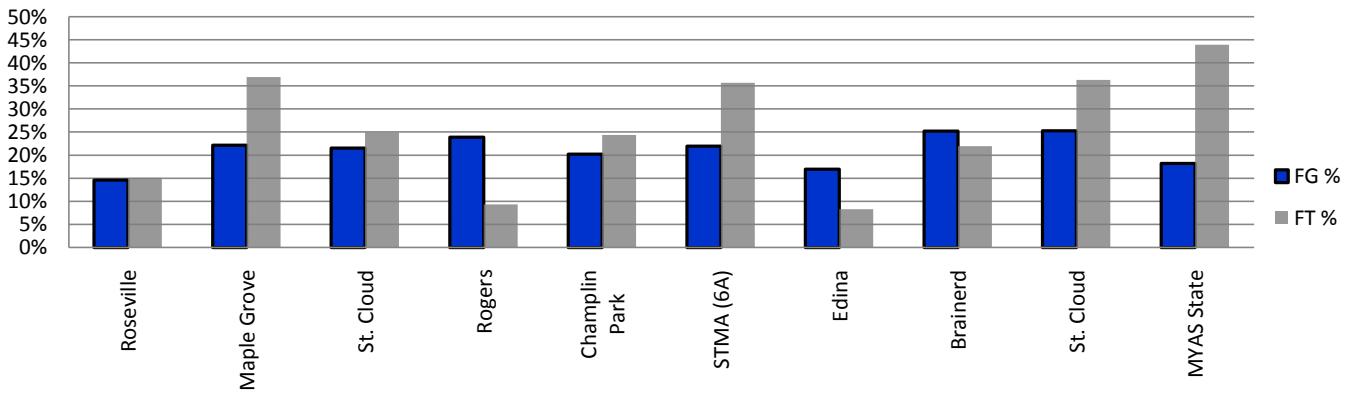

Tournament Accuracy