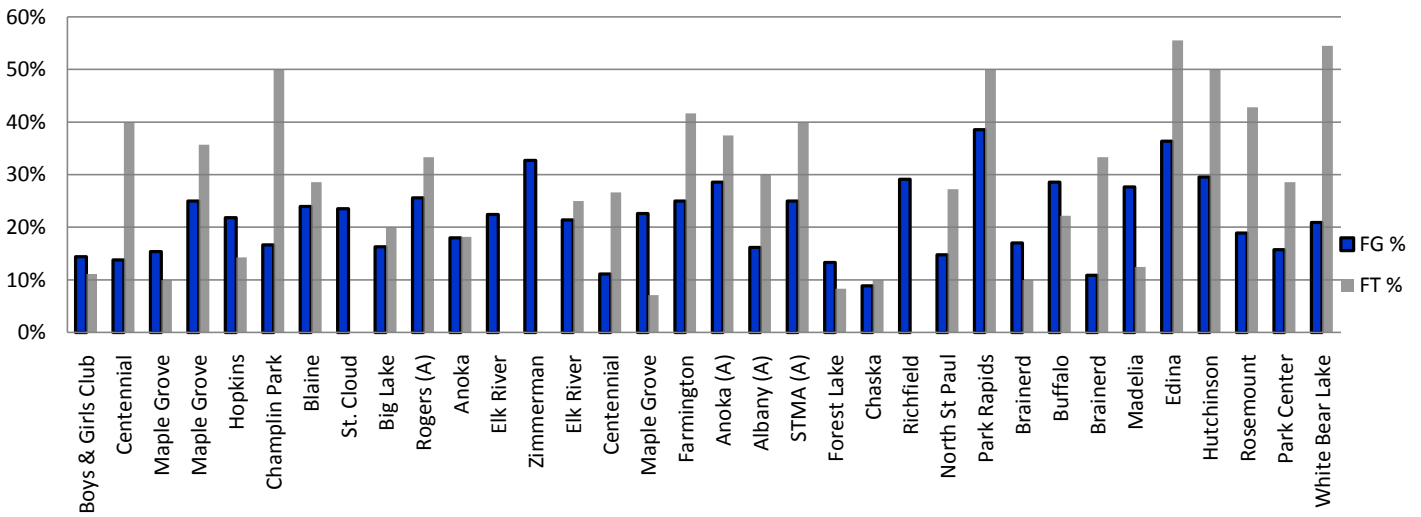

Game Accuracy